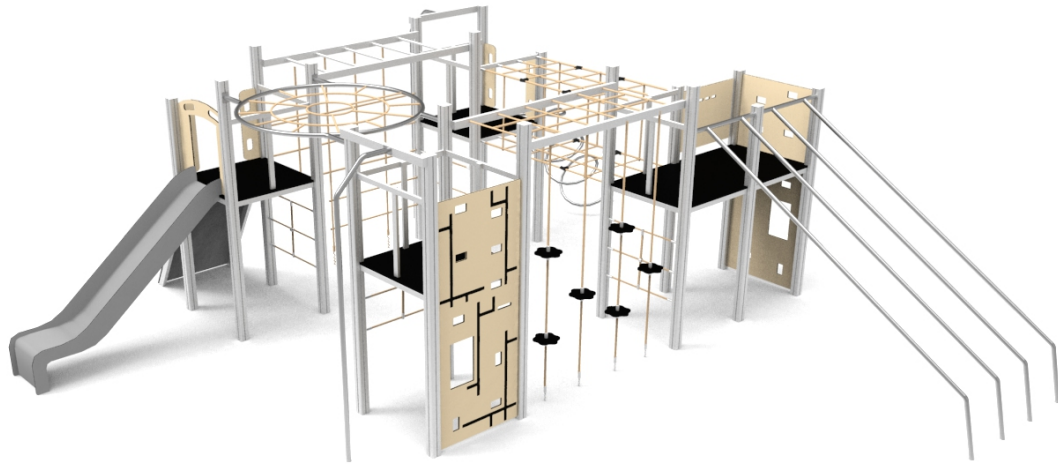

Product: **(A8708.3 MP LAGO)**

Type: Multifunctional tower
Producer: Aluplay k.s.
Dimensions: 7625 x 8275 x 2575 mm
 (length x width x height)
Safety area: 11071 x 11217 mm
Platform height: 1400 mm
Max. fall height: 2380 mm
User group: 4-12 years
Spare parts availability: Producer

Materials used:

Structural poles: Aluminium profile 90x90 mm with eloxed surface, Platforms: made of 20 mm HDPE with anti-slip surface sheet 870x870mm,

Stairs: made of 20mm HDPE with anti-slip surface sheet 670x140mm,

Handles and other steel parts: Stainless steel.

Roof and side panels: 12/15/19mm HDPE sheet, Slide HDPE or PE

Screws / connecting material: Stainless steel.