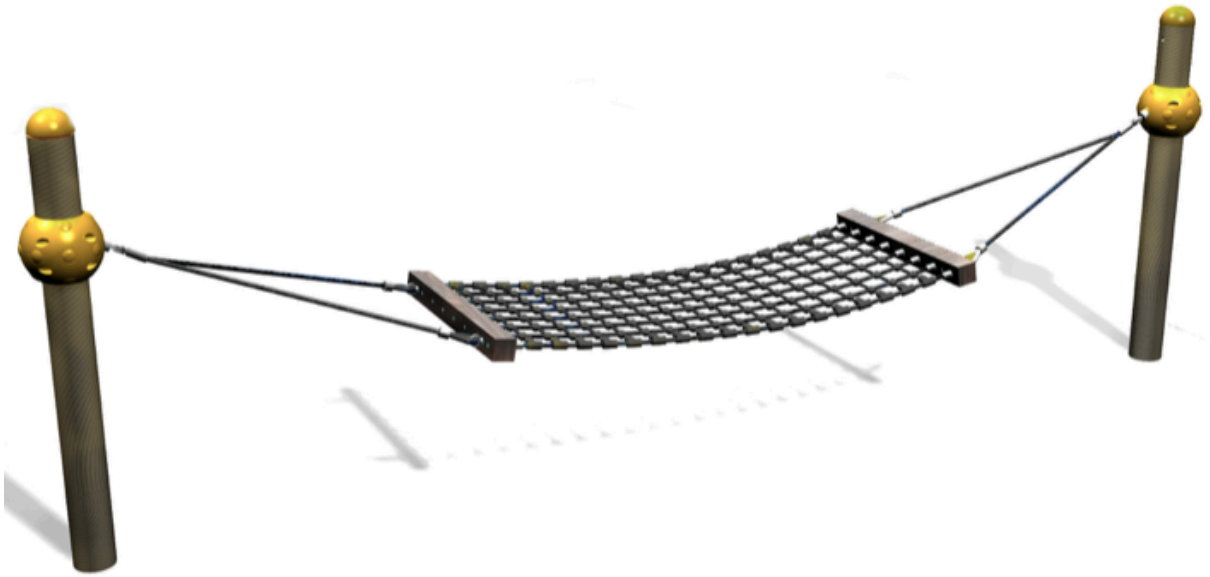

Product: Rope hammock (A291)

Type: Swings
Producer: ALUPLAY k.s.
Dimensions: 4500 x 900 x 1300 mm (length x width x height)
Safety area: 6000 x 4900 mm / 30 m²
Seats height: 510mm
Max. fall height: 1000 mm
User group: 3-15 years
Spare parts availability: Producer

Materials used:
Structural poles: Steel, stainless steel, aluminium, or robinia.
Rope: 16mm corocord, reinforced rope,
Screws: Stainless steel, **Chains:** Stainless steel