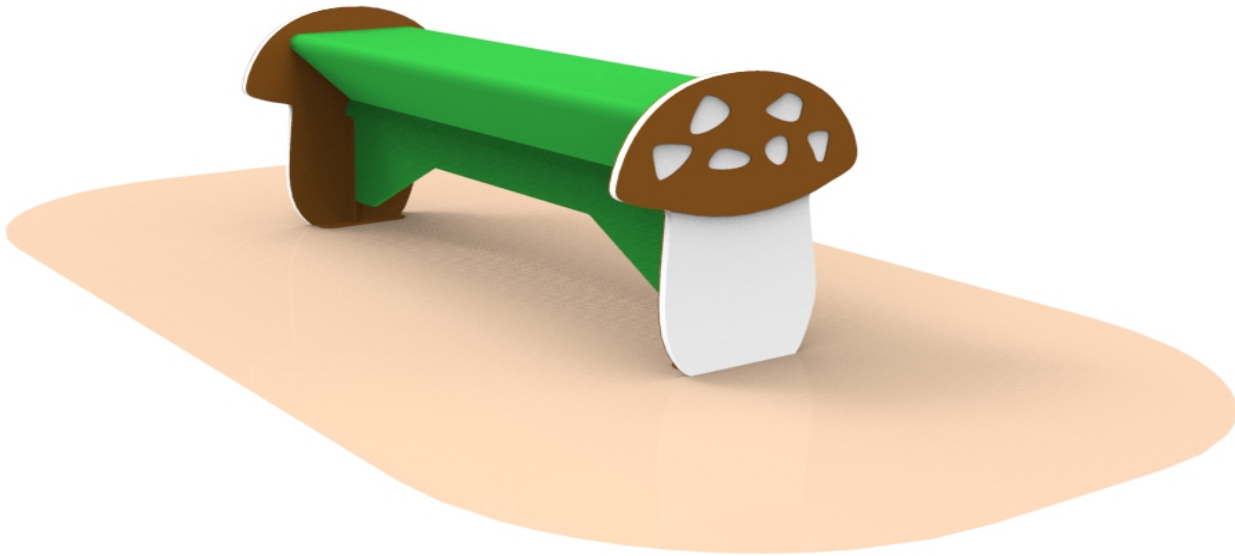

**Product:** bench MUSHROOM (AM103)

<b>Type:</b>	Street furniture	<b>Materials used:</b>
<b>Producer:</b>	FUN TIME ltd	<b>Structural poles:</b> Aluminium profile 90x90 mm with eloxed surface, <b>Platform:</b> steel frame 880x880mm with wood-composite floor 140x24mm , <b>Stairs:</b> steel frame 670x140mm,, with wood-composite flooring 24mm thick, <b>Handles and other steel parts:</b> Steel with zinked layer and coloured powder coating. <b>Roof and side panels:</b> HDPE sheets wit 12, 15 or 19mm thickness. <b>Slide:</b> Polyethylene, <b>Screws:</b> Stainless steel
<b>Dimensions:</b>	1220 x 460 x 512 mm (length x width x height)	
<b>Safety area:</b>	-	
<b>Platform height:</b>	-	
<b>Max. fall height:</b>	-	
<b>User group:</b>	-	
<b>Spare parts availability:</b>	Producer	