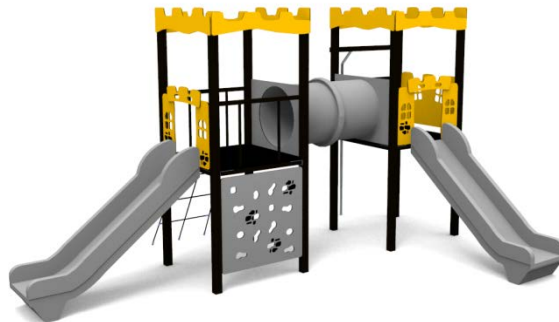

Product: **CARDIFF (A7702)**

Type: Multifunctional tower
Producer: ALUPLAY k.s.
Dimensions: 5870 x 4060 x 3160 mm
 (length x width x height)
Safety area: 9370 x 7560 mm
Platform height: 1400 mm
Max. fall height: 1400 mm
User group: 5-12 years
Spare parts availability: Producer

Materials used:
Structural poles: Aluminium profile 90x90 mm with eloxed surface, **Platform:** aluminium frame with anti-slip HDPE, **Stairs:** anti-slip HPL, **Handles and other steel parts:** Stainless steel or aluminium with eloxed surface, **Roof and side panels:** HDPE sheets wit 12, 15 or 19mm thickness. **Slides and Tunels:** Polyethylene, **Screws:** Stainless steel.
Rope: 16mm polyamid rope with steel cord