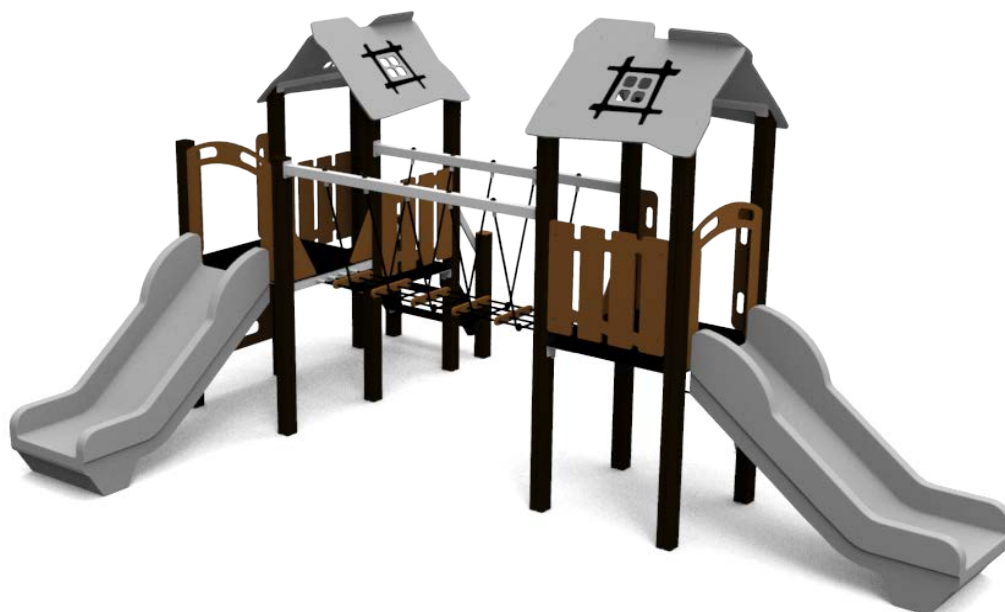

Product: **LYDIA (A7532 HDPE)**

Type: Multifunctional tower
Producer: FUN TIME ltd
Dimensions: 5105 x 3535 x 2635 mm
 (length x width x height)
Safety area: 8555 x 7035 mm / 39m²
Platform height: 990 mm
Max. fall height: 990 mm
User group: 3-12 years
Spare parts availability: Producer

Materials used:
Structural poles: Aluminium profile 90x90 mm with eloxed surface, **Platforms:** made of 12mm HPL anti-slip surface sheet 870x870mm, **Stairs:** made of 12mm HPL anti-slip surface sheet 670x140mm, **Handles and other steel parts:** Stainless steel. **Roof and side panels:** 12/15/19mm HDPE sheet . **Slide:** Polyethylene, **Screws / connecting material:** Stainless steel.