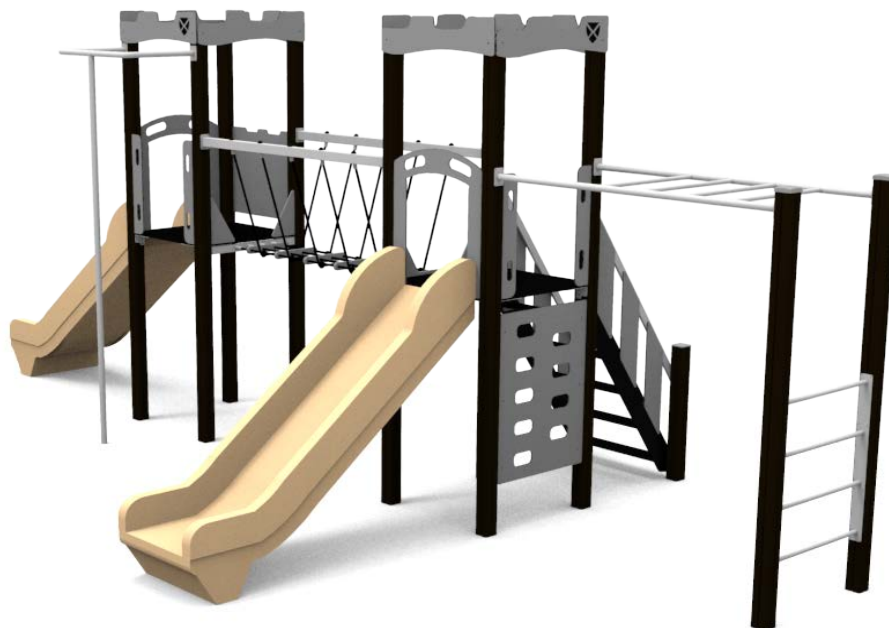

Product: **OLIVER (A7203 HDPE)**

**Type:** Multifunctional tower  
**Producer:** FUN TIME ltd  
**Dimensions:** 7410 x 3735 x 2970 mm  
 (length x width x height)  
**Safety area:** 10910 x 7235 mm / 48m<sup>2</sup>  
**Platform height:** 1400 mm  
**Max. fall height:** 1400 mm  
**User group:** 3-12 years  
**Spare parts availability:** Producer

**Materials used:**  
 Structural poles: Aluminium profile 90x90 mm with eloxed surface, Platforms: made of 12mm HPL anti-slip surface sheet 870x870mm, Stairs: made of 12mm HPL anti-slip surface sheet 670x140mm, Handles and other steel parts: Stainless steel. Roof and side panels: 12/15/19mm HDPE sheet . Slide: Polyethylene, Screws / connecting material: Stainless steel.