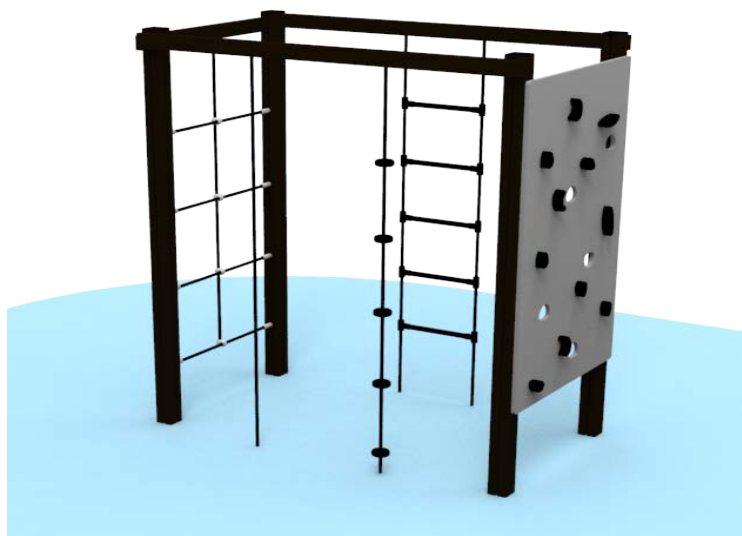

Product: (A839)

Type: Climbing
Producer: ALUPLAY k.s.
Dimensions: 1920 x 1090 x 2020 mm
 (length x width x height)
Safety area: 5820 x 4990 mm / 26 m²
Platform height: -
Max. fall height: 1800 mm
User group: 5 - 12 years
Spare parts availability: Producer

Materials used:
Structural poles: Low - carbon aluminium profile 90x90 mm with eloxed surface, **Platforms / stairs:** 12mm anti - slip HPL sheet, with stainless steel supports, **Handles and bars:** stainless steel 304 or 316 grade or low-carbon aluminium profiles, **Roof, side panels, walls:** UV stabilised 3-layer, bi-color HDPE with inner 100% recycled core in 12, 15 or 19mm thickness. **Slide:** UV-stabilised Polyethylene (PE), **Screws and connecting material:** stainless steel **Rope:** 16mm PE rope with steel reinforcement