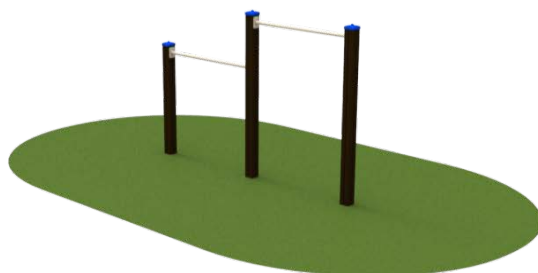

Product: **Workout BOTTO 3 (A1016)**

**Type:** Workout  
**Producer:** FUN TIME ltd  
**Dimensions:** 2270 x 90 x 1460 mm  
 (length x width x height)  
**Safety area:** 5270 x 3100 mm  
**Platform height:** -  
**Max. fall height:** 1400 mm  
**User group:** minimal height 1400mm  
**Spare parts availability:** Producer

**Materials used:**  
**Structural poles:** Aluminium profile 90x90 mm with eloxed surface, **Handles and other steel parts:** Steel with zinked layer and coloured powder coating, **Screws:** Stainless steel