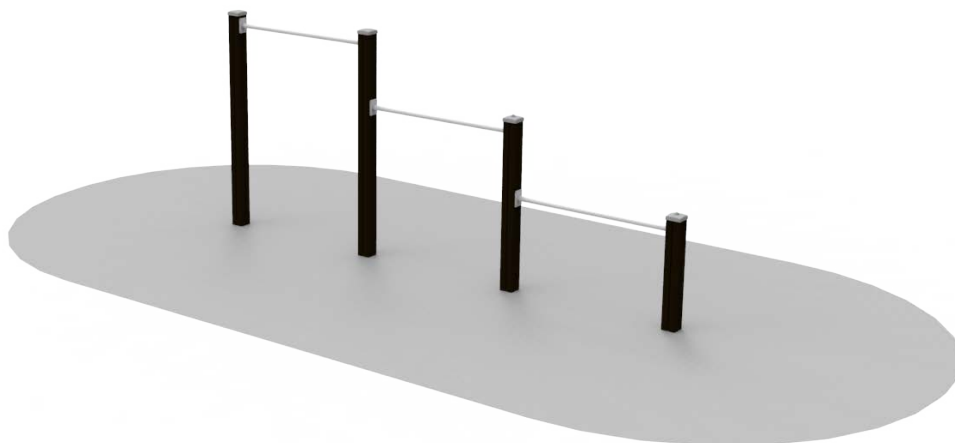

Product:

Workout SAMO 3 (1007.1)

Type:	Workout	Materials used:
Producer:	ALUPLAY k.s.	Structural poles: Aluminium profile 90x90 mm with eloxed surface, Handles and other steel parts:
Dimensions:	3360 x 90 x 1480 mm (length x width x height)	Stainless steel Screws: Stainless steel
Safety area:	6360 x 3090 mm	
Platform height:	-	
Max. fall height:	1000 mm	
User group:	mininal height 1400mm	
Spare parts availability:	Producer	