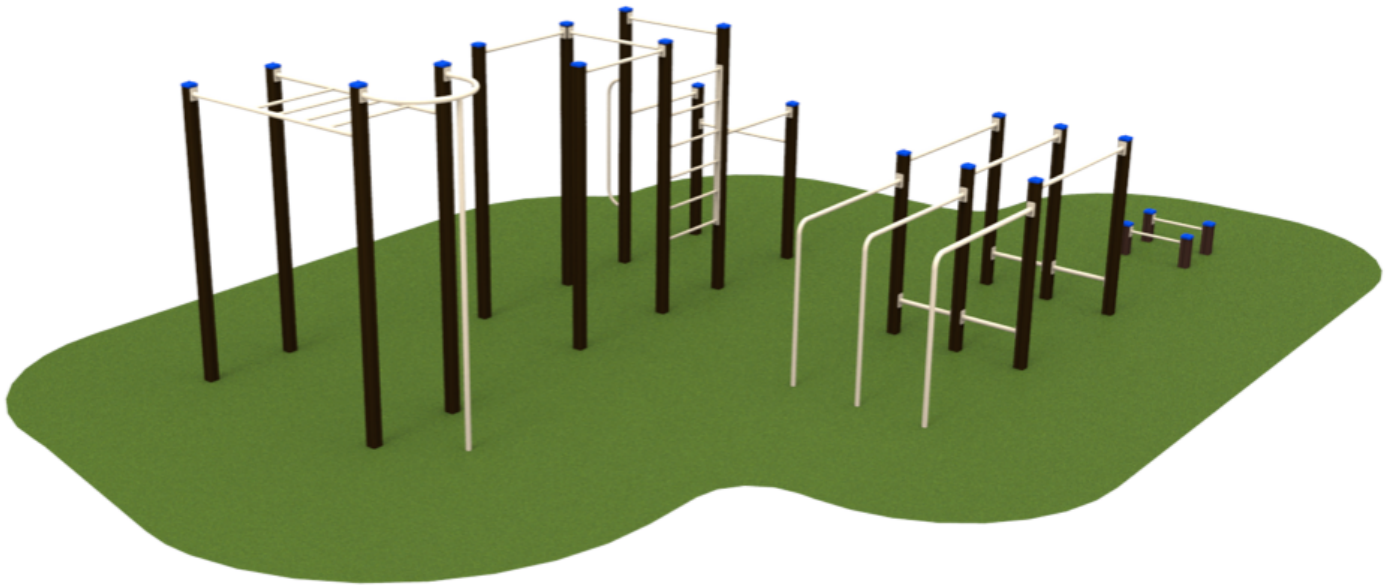

Product:

## Workout AMOS (A1002)

Type:

Workout

Producer:

FUN TIME ltd

Dimensions:

8150 x 4850 x 2700 mm  
(length x width x height)

Safety area:

11500 x 7850 mm

Platform height:

-

Max. fall height:

1760 mm

User group:

minimal height 1400mm

Spare parts availability:

Producer

Materials used:

**Structural poles:** Aluminium profile 90x90 mm with eloxed surface, **Handles and other steel parts:** Steel with zinked layer and coloured powder coating, **Screws:** Stainless steel