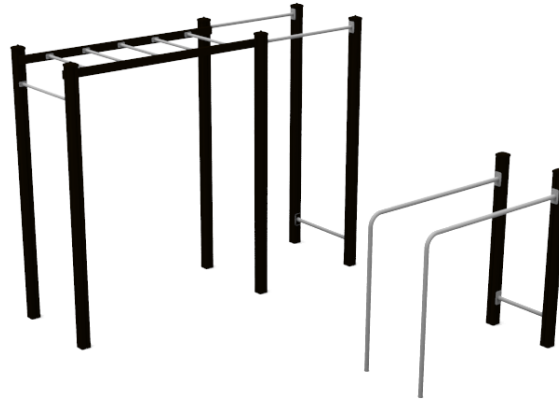

Product:

Workout HURBAN (A1001)

Type: Workout
Producer: ALUPLAY k.s.
Dimensions: 3070 x 3290 x 2360 mm
 (length x width x height)
Safety area: 6100 x 6300 mm
Platform height: -
Max. fall height: 1300 mm
User group: 14+ years
Spare parts availability: Producer

Materials used:
Structural poles: Aluminium profile 90x90 mm with eloxed surface, **Handles and other steel parts:** Stainless steel **Screws:** Stainless steel